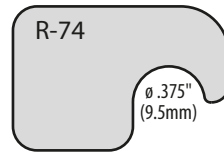

R-72

	Imperial	Metric
Gauge:	10 mil	254 μ
Dimensions (W x H):	.938 x 1.078in	23.8 x 27.3mm
Format:	8.5M / roll	
Package:	6 x 15.5in roll	15.2 x 39.4cm
Master Carton Quantity:	42.5M (5 rolls)	
Master Carton Weight:	28lb	12.7kg

R-73

	Imperial	Metric
Gauge:	10 mil	254 μ
Dimensions (W x H):	.938 x .625in	23.8 x 15.9mm
Format:	8.5M / roll	
Package:	6 x 15.5in roll	15.2 x 39.4cm
Master Carton Quantity:	68M (8 rolls)	
Master Carton Weight:	32lb	14.5kg

M = 1,000

R-74

	Imperial	Metric
Gauge:	10 mil	254 μ
Dimensions (W x H):	1.125 x .75in	31.8 x 19.1mm
Format:	3M / roll	
Package:	6 x 12in roll	15.2 x 30.5cm
Master Carton Quantity:	24M (8 rolls)	
Master Carton Weight:	18lb	8.2kg

R-76

	Imperial	Metric
Gauge:	10 mil	254 μ
Dimensions (W x H):	1.188 x 1.375in	30.2 x 34.9mm
Format:	7M / roll	
Package:	6 x 15.5in roll	15.2 x 39.4cm
Master Carton Quantity:	35M (5 rolls)	
Master Carton Weight:	38lb	17.3kg

M = 1,000