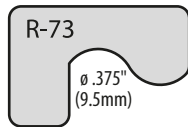

R-72

	Imperial	Metric
Gauge:	10 mil	254 μ
Dimensions (W x H):	.938 x 1.078in	23.8 x 27.3mm
Format:	8.5M / roll	
Package:	6 x 15.5in roll	15.2 x 39.4cm
Master Carton Quantity:	42.5M (5 rolls)	
Master Carton Weight:	28lb	12.7kg

R-73

	Imperial	Metric
Gauge:	10 mil	254 μ
Dimensions (W x H):	.938 x .625in	23.8 x 15.9mm
Format:	8.5M / roll	
Package:	6 x 15.5in roll	15.2 x 39.4cm
Master Carton Quantity:	68M (8 rolls)	
Master Carton Weight:	32lb	14.5kg

M = 1,000

R-74

	Imperial	Metric
Gauge:	10 mil	254 μ
Dimensions (W x H):	1.125 x .75in	31.8 x 19.1mm
Format:	3M / roll	
Package:	6 x 12in roll	15.2 x 30.5cm
Master Carton Quantity:	24M (8 rolls)	
Master Carton Weight:	18lb	8.2kg

R-76

	Imperial	Metric
Gauge:	10 mil	254 μ
Dimensions (W x H):	1.188 x 1.375in	30.2 x 34.9mm
Format:	7M / roll	
Package:	6 x 15.5in roll	15.2 x 39.4cm
Master Carton Quantity:	35M (5 rolls)	
Master Carton Weight:	38lb	17.3kg

M = 1,000