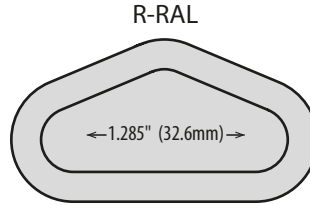

Reinforcer Hang Tabs

STRENGTHEN EXISTING HANG HOLE
PREVENT DAMAGE TO PAPERBOARD PACKAGING

Reinforcer Hang Tabs

R-71 / R-77

	Imperial	Metric
Gauge:	10 mil	254 μ
Dimensions (W x H):	1.875 x .625in	47.6 x 15.9mm
Format:	12M / roll	
Package:	6 x 15.5in roll	15.2 x 39.4cm
Master Carton Quantity:	48M (4 rolls)	
Master Carton Weight:	32lb	14.5kg

R-RAL

	Imperial	Metric
Gauge:	20 mil	508 μ
Dimensions (W x H):	1.595 x .845in	40.5 x 21.5mm
Format:	4M / roll	
Package:	6 x 15.5in roll	15.2 x 39.4cm
Master Carton Quantity:	16M (4 rolls)	
Master Carton Weight:	27lb	12kg

R-RUR

	Imperial	Metric
Gauge:	10 mil	254 μ
Dimensions (W x H):	2 x .875in	50.8 x 22.2mm
Format:	3.5M / roll	
Package:	6 x 15.5in roll	15.2 x 39.4cm
Master Carton Quantity:	21M (6 rolls)	
Master Carton Weight:	38lb	17.3kg

R-76

	Imperial	Metric
Gauge:	10 mil	254 μ
Dimensions (W x H):	1.188 x 1.375in	30.2 x 34.9mm
Format:	7M / roll	
Package:	6 x 15.5in roll	15.2 x 39.4cm
Master Carton Quantity:	35M (5 rolls)	
Master Carton Weight:	38lb	17.3kg