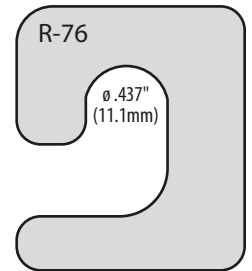

R-72

	Imperial	Metric
Gauge:	10 mil	254 μ
Dimensions (W x H):	.938 x 1.078in	23.8 x 27.3mm
Format:	8.5M / roll	
Package:	6 x 15.5in roll	15.2 x 39.4cm
Master Carton Quantity:	42.5M (5 rolls)	
Master Carton Weight:	28lb	12.7kg

R-73

	Imperial	Metric
Gauge:	10 mil	254 μ
Dimensions (W x H):	.938 x .625in	23.8 x 15.9mm
Format:	8.5M / roll	
Package:	6 x 15.5in roll	15.2 x 39.4cm
Master Carton Quantity:	68M (8 rolls)	
Master Carton Weight:	32lb	14.5kg

M = 1,000

R-74

	Imperial	Metric
Gauge:	10 mil	254 μ
Dimensions (W x H):	1.125 x .75in	31.8 x 19.1mm
Format:	3M / roll	
Package:	6 x 12in roll	15.2 x 30.5cm
Master Carton Quantity:	24M (8 rolls)	
Master Carton Weight:	18lb	8.2kg

R-76

	Imperial	Metric
Gauge:	10 mil	254 μ
Dimensions (W x H):	1.188 x 1.375in	30.2 x 34.9mm
Format:	7M / roll	
Package:	6 x 15.5in roll	15.2 x 39.4cm
Master Carton Quantity:	35M (5 rolls)	
Master Carton Weight:	38lb	17.3kg

M = 1,000