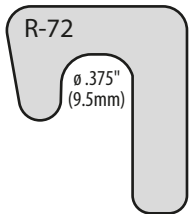

R-72

	Imperial	Metric
Gauge:	10 mil	254 μ
Dimensions (W x H):	.938 x 1.078in	23.8 x 27.3mm
Format:	8.5M / roll	
Package:	6 x 15.5in roll	15.2 x 39.4cm
Master Carton Quantity:	42.5M (5 rolls)	
Master Carton Weight:	28lb	12.7kg

R-73

	Imperial	Metric
Gauge:	10 mil	254 μ
Dimensions (W x H):	.938 x .625in	23.8 x 15.9mm
Format:	8.5M / roll	
Package:	6 x 15.5in roll	15.2 x 39.4cm
Master Carton Quantity:	68M (8 rolls)	
Master Carton Weight:	32lb	14.5kg

M = 1,000

R-74

	Imperial	Metric
Gauge:	10 mil	254 μ
Dimensions (W x H):	1.125 x .75in	31.8 x 19.1mm
Format:	3M / roll	
Package:	6 x 12in roll	15.2 x 30.5cm
Master Carton Quantity:	24M (8 rolls)	
Master Carton Weight:	18lb	8.2kg

R-76

	Imperial	Metric
Gauge:	10 mil	254 μ
Dimensions (W x H):	1.188 x 1.375in	30.2 x 34.9mm
Format:	7M / roll	
Package:	6 x 15.5in roll	15.2 x 39.4cm
Master Carton Quantity:	35M (5 rolls)	
Master Carton Weight:	38lb	17.3kg

M = 1,000