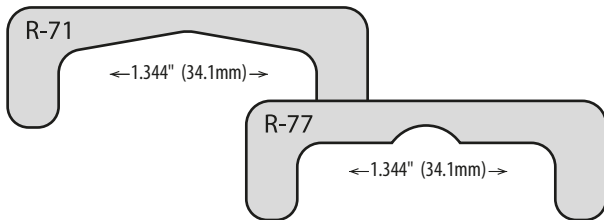

Reinforcer Hang Tabs

STRENGTHEN EXISTING HANG HOLE
PREVENT DAMAGE TO PAPERBOARD PACKAGING

Reinforcer Hang Tabs

R-71 / R-77

	Imperial	Metric
Gauge:	10 mil	254 μ
Dimensions (W x H):	1.875 x .625in	47.6 x 15.9mm
Format:	12M / roll	
Package:	6 x 15.5in roll	15.2 x 39.4cm
Master Carton Quantity:	48M (4 rolls)	
Master Carton Weight:	32lb	14.5kg

R-RAL

	Imperial	Metric
Gauge:	20 mil	508 μ
Dimensions (W x H):	1.595 x .845in	40.5 x 21.5mm
Format:	4M / roll	
Package:	6 x 15.5in roll	15.2 x 39.4cm
Master Carton Quantity:	16M (4 rolls)	
Master Carton Weight:	27lb	12kg

R-RUR

	Imperial	Metric
Gauge:	10 mil	254 μ
Dimensions (W x H):	2 x .875in	50.8 x 22.2mm
Format:	3.5M / roll	
Package:	6 x 15.5in roll	15.2 x 39.4cm
Master Carton Quantity:	21M (6 rolls)	
Master Carton Weight:	38lb	17.3kg

R-76

	Imperial	Metric
Gauge:	10 mil	254 μ
Dimensions (W x H):	1.188 x 1.375in	30.2 x 34.9mm
Format:	7M / roll	
Package:	6 x 15.5in roll	15.2 x 39.4cm
Master Carton Quantity:	35M (5 rolls)	
Master Carton Weight:	38lb	17.3kg